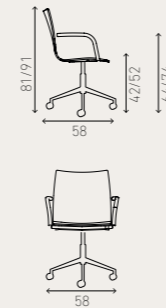

OPTIONS CALIBER

linking system

chair - chair

linking system

chair - armchair

writing tablet

right or left, foldable and removable

writing tablet

permanently mounted foldable writingtablet

row numbering

row distance holder

transport dolly

20 / 40 chairs

zifra numbering system

VARIATIONS

Caliber

With armrests

centre-to-centre distance
Chair-Chair 51 cm
Chair-Armchair on request

stackable up to 6 chairs
stand alone

sizes in cm

3892/00	5.8 KG	2891/00	6.7 KG	2892/00	7.6 KG	2894/00	7.5KG	2893/00	7.2 KG
shell natural beech		shell natural beech, padded seat		shell natural beech, padded upholstery		shell natural beech, padded seat & back		fully upholstered	
3892/10	6.9 KG	2891/10	7.8 KG	2892/10	8.7 KG	2894/10	8.6 KG	2893/10	8.3 KG
shell natural beech		shell natural beech, padded seat		shell natural beech, padded upholstery		shell natural beech, padded seat & back		fully upholstered	